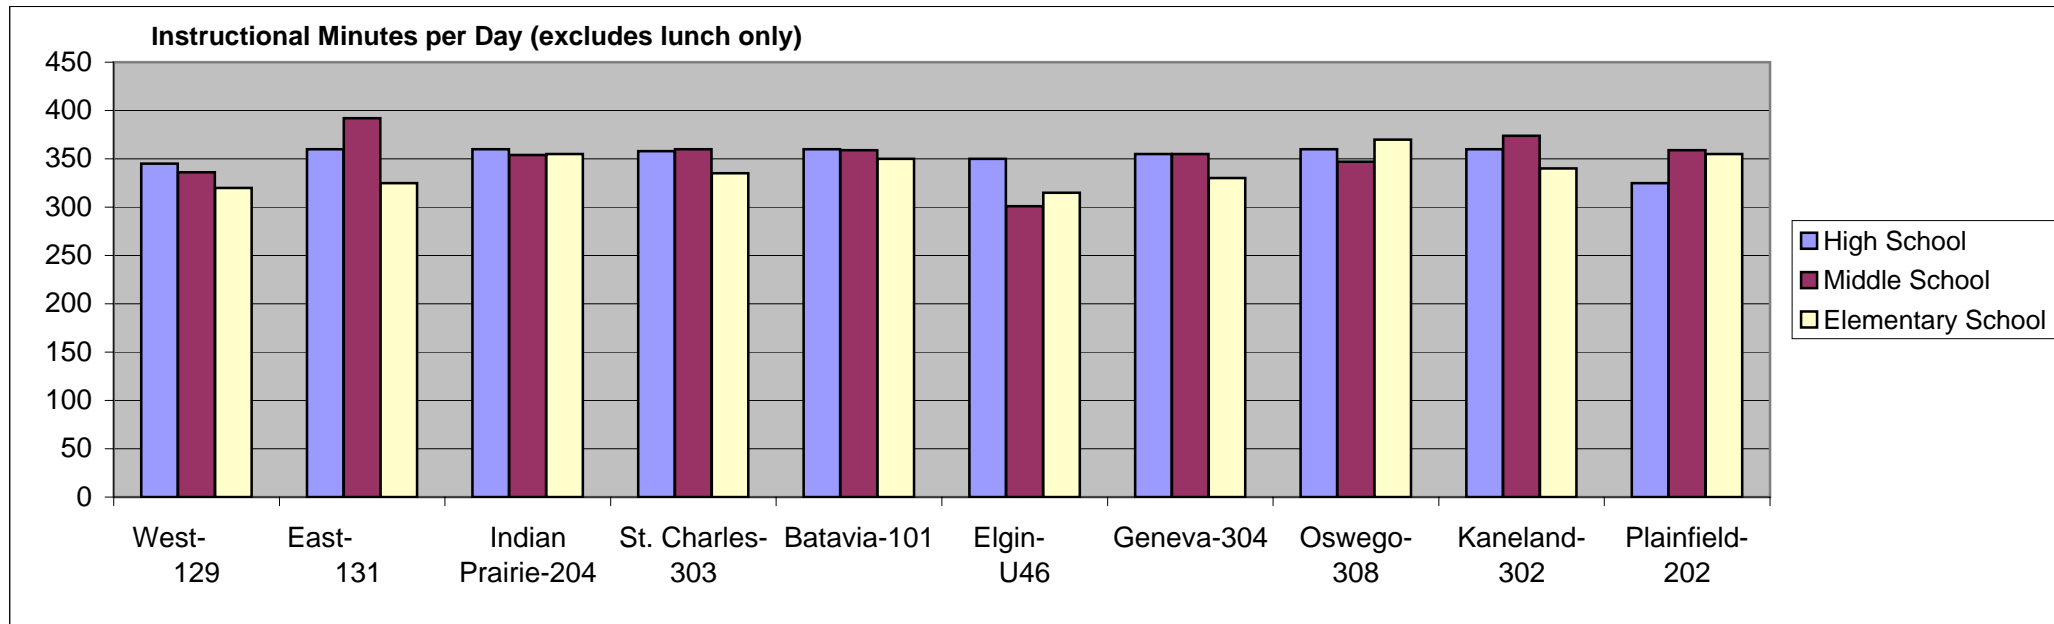

Instructional Minutes of Neighboring Districts

2006-2007

Instructional Minutes per Day (excludes lunch only)

	West-129	East-131	Indian Prairie-204	St. Charles-303	Batavia-101	Elgin-U46	Geneva-304	Oswego-308	Kaneland-302	Plainfield-202
High School	345	360	360	358	360	350	355	360	360	325
Middle School	336	392	354	360	359	301	355	347	374	359
Elementary School	320	325	355	335	350	315	330	370	340	355

Instructional Minutes of Neighboring Districts

2006-2007

Instructional Minutes per Week (excludes lunch only)

	West-129	East-131	Indian Prairie-204	St. Charles-303	Batavia-101	Elgin-U46	Geneva-304	Oswego-308	Kaneland-302	Plainfield-202
High School	1725	1800	1800	1790	1800	1750	1755	1800	1800	1625
Middle School	1680	1960	1770	1800	1795	1505	1755	1735	1870	1795
Elementary School	1600	1625	1775	1675	1750	1575	1650	1850	1700	1775